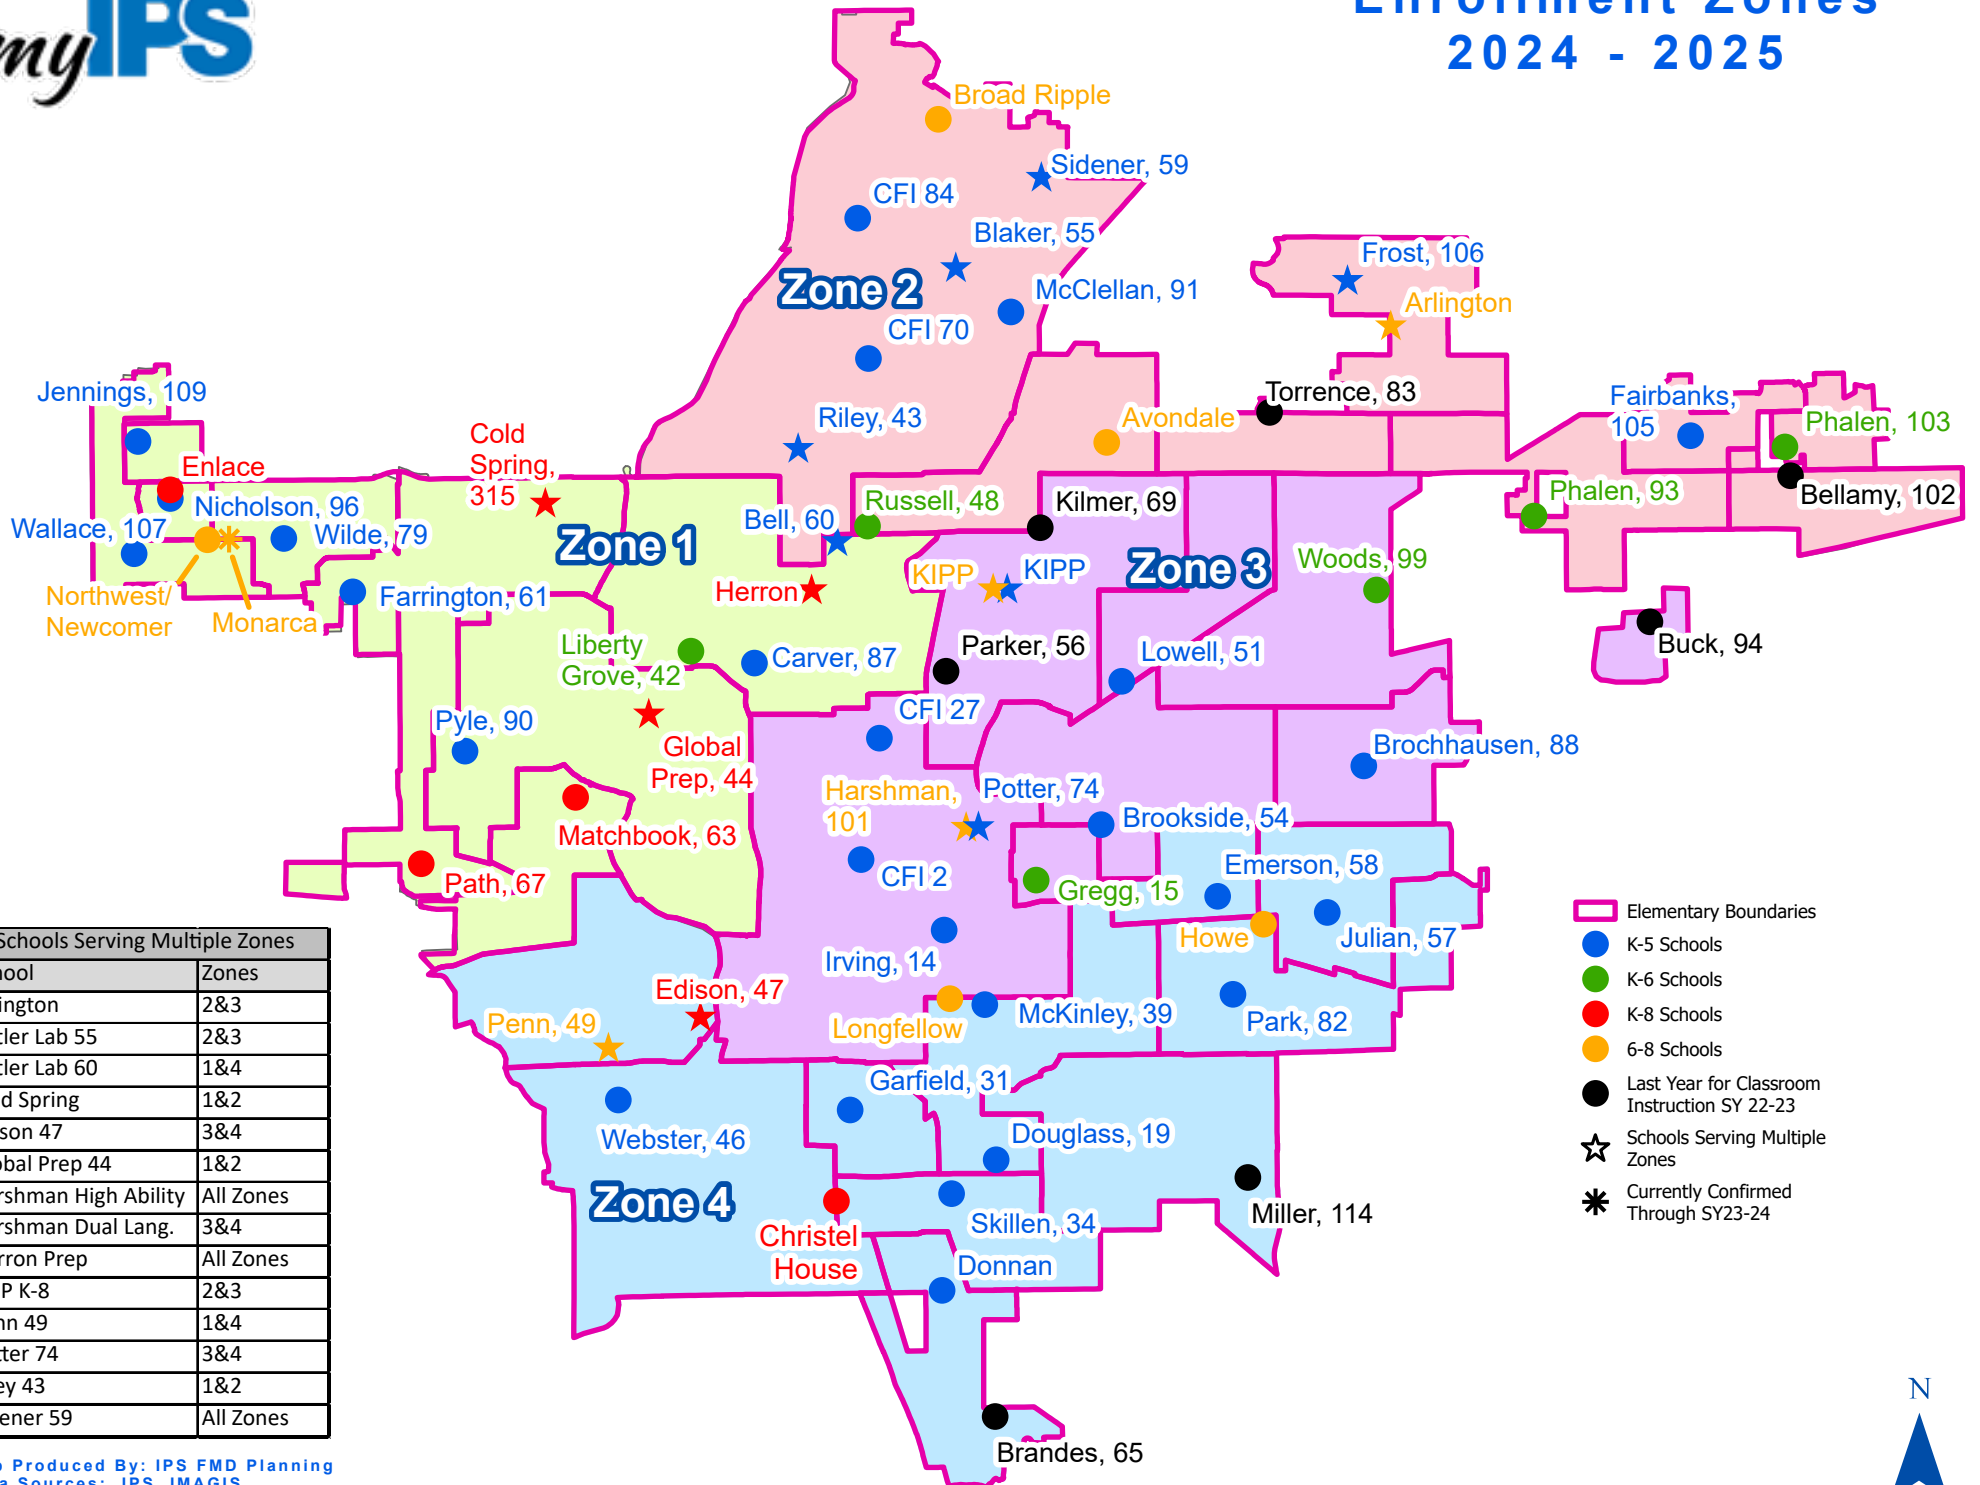

# Enrollment Zones 2024 - 2025

Schools Serving Multiple Zones	
School	Zones
Arlington	2&3
Butler Lab 55	2&3
Butler Lab 60	1&4
Cold Spring	1&2
Edison 47	3&4
Global Prep 44	1&2
Harshman High Ability	All Zones
Harshman Dual Lang.	3&4
Herron Prep	All Zones
KIPP K-8	2&3
Penn 49	1&4
Potter 74	3&4
Riley 43	1&2
Sidener 59	All Zones

- Elementary Boundaries
- K-5 Schools
- K-6 Schools
- K-8 Schools
- 6-8 Schools
- Last Year for Classroom Instruction SY 22-23
- ★ Schools Serving Multiple Zones
- ✳ Currently Confirmed Through SY23-24